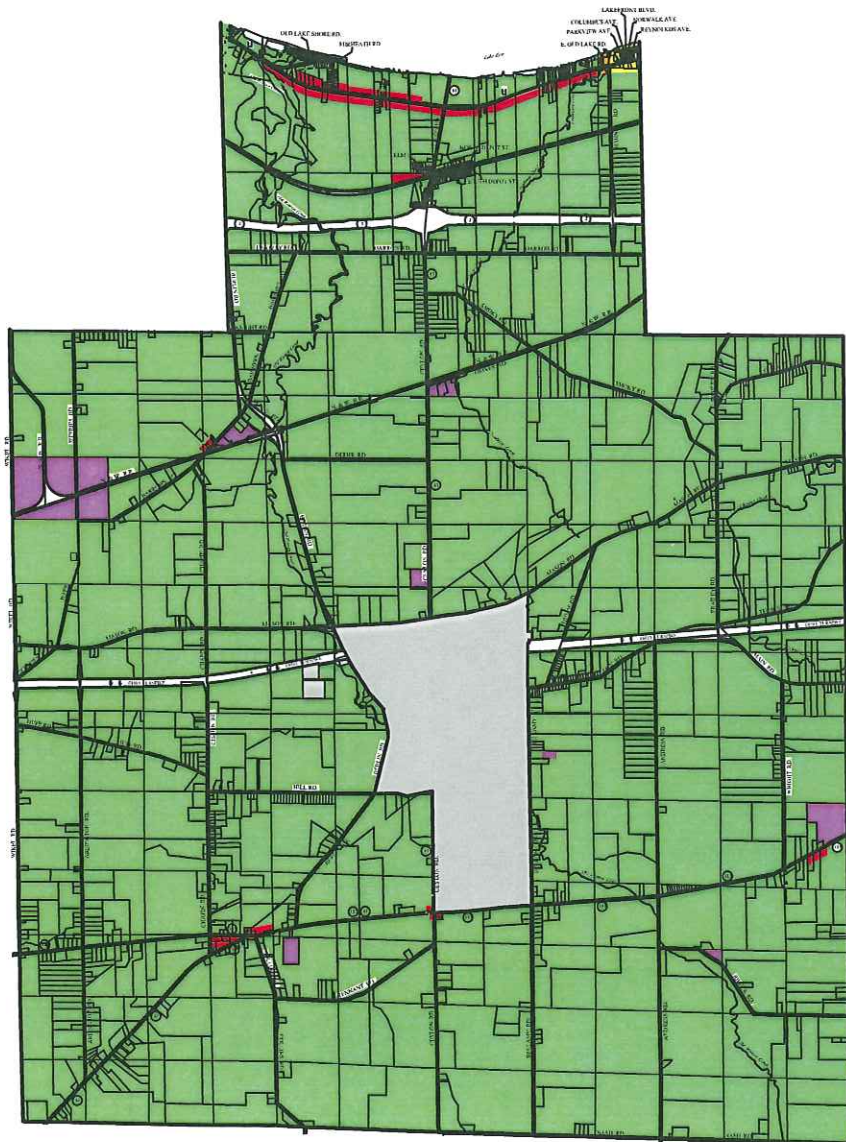

Berlin Township Zoning

Erie County, Ohio

Zoning Districts	
Agriculture and Business (A-1, B-1)	Commercial/Industrial (C-1, C-2)
Single-Family Detached (R-1)	Light Industrial (I-1)
Low-Density Residential (R-2)